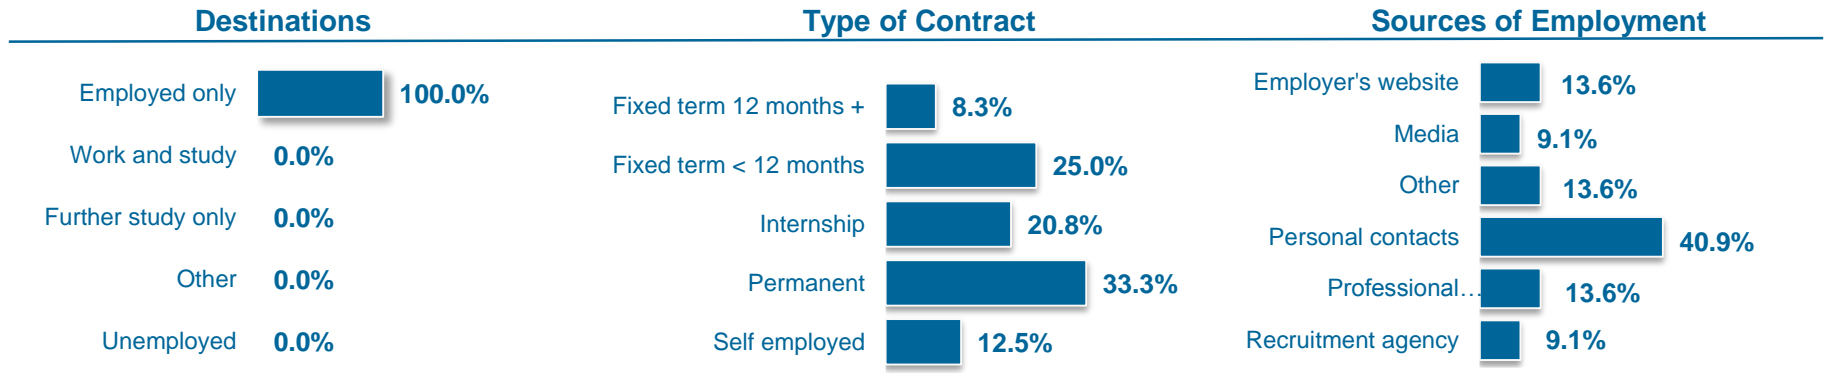

Cultural Policy & Management

Median Salary: £20,000

Company Names	
1 st Place Children & Parents Centre	3 Faiths Forum
Alliance Francaise	Arthouse
Ballet San Antonio	Dubai Gold
Eldana	Gibauean
Hampton Court Palace	Haus der Kulturen der Welt
Hertfordshire Music Service	IMG Artists
La Cavalcade	Mediareach
Mountview Academy of Theatre Arts	Pivot Group
Plancom	Tanec Praha
Teatro 1	The British Museum
The Royal Borough of Kensington & Chelsea	UniJapan
Young Film Academy	