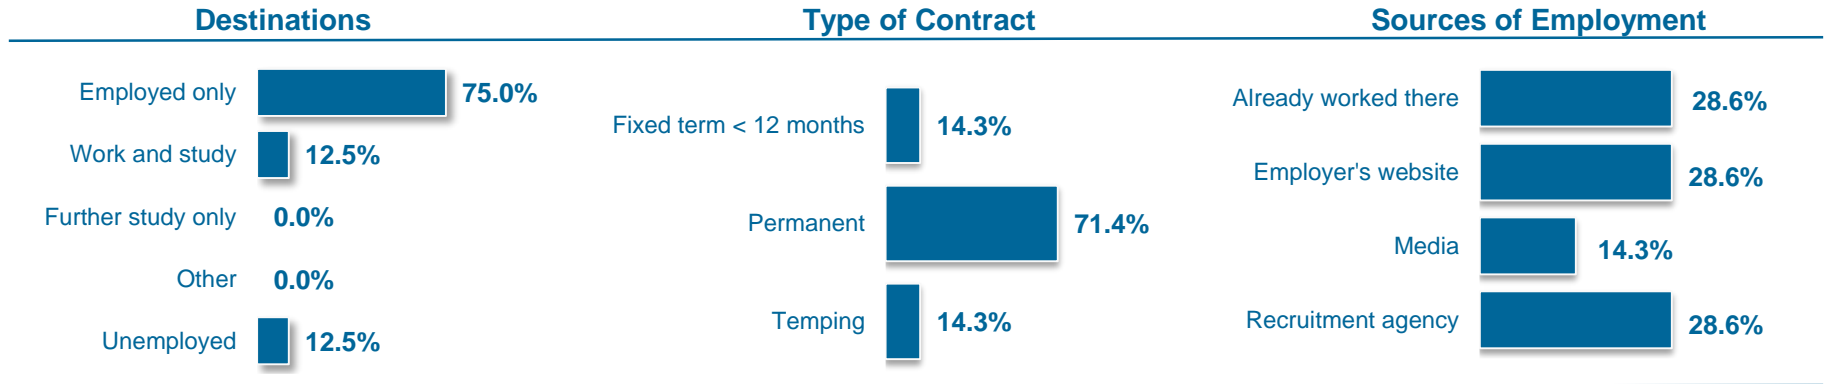

Research Methods & Research Methods and Psychology

Median Salary: £35,000

Company Names	
21C Consulting	Birkbeck College
City and Hackney Mind	Department for Work and Pensions
IDEO	Institute for Arts Therapy Education
Lenna Rosu ABA Consultant	