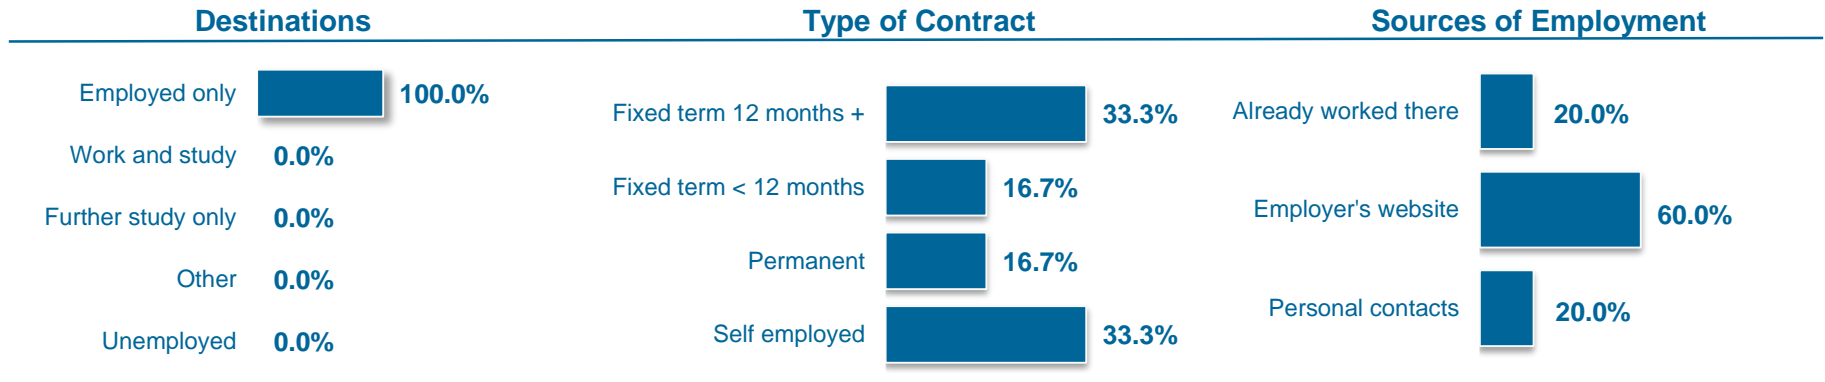

Masters in Innovation, Creativity & Leadership

Company Names	
Leadership Learning	Nesta
Reconnix	Telehouse (KDDI)
UCL	Unspun

Job Titles	
Associate Director for Enterprise	BD Manager
Brand Engagement Consultant	Freelance Training Consultant
Programme Manager	Technical Director