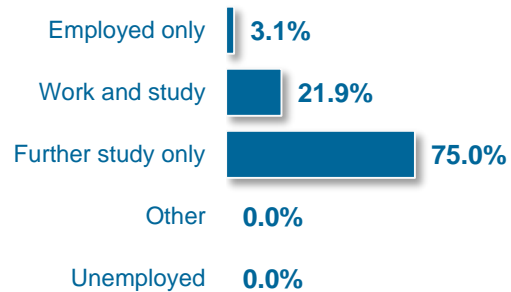

MSc Counselling Psychology

Destinations

Type of Contract

Sources of Employment

Company Names

Centre for Psychology	COG Research
Kids Company	Newham Talking Therapies
Norwood	NSPCC

Job Titles

Bar Manager	Behaviour Support Advisor
Counsellor	Psychological Needs Assessor
Psychological Triage Assessor	Psychotherapist
Quantitative Research Consultant	Support Worker