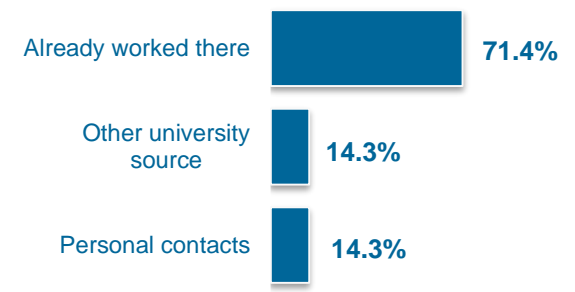

MSc Counselling Psychology

Destinations

Type of Contract

Sources of Employment

Company Names

Centre for Psychology	COG Research
Kids Company	Newham Talking Therapies
Norwood	NSPCC

Job Titles

Bar Manager	Behaviour Support Advisor
Counsellor	Psychological Needs Assessor
Psychological Triage Assessor	Psychotherapist
Quantitative Research Consultant	Support Worker