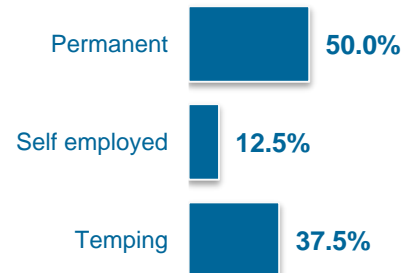

MSc Counselling Psychology

Destinations

Type of Contract

Sources of Employment

Company Names

Centre for Psychology	COG Research
Kids Company	Newham Talking Therapies
Norwood	NSPCC

Job Titles

Bar Manager	Behaviour Support Advisor
Counsellor	Psychological Needs Assessor
Psychological Triage Assessor	Psychotherapist
Quantitative Research Consultant	Support Worker