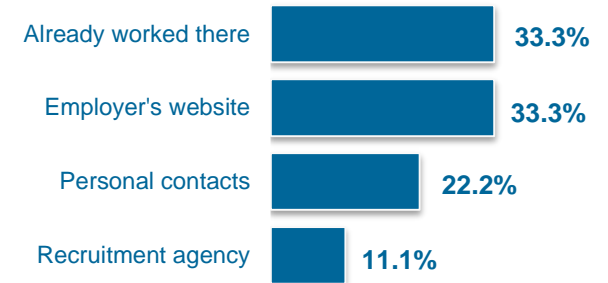

Graduate Certificate in Counselling Psychology

Destinations

Type of Contract

Sources of Employment

Median Salary: £16,500

Company Names	
Beis Rochel House	Centre Point
CHM & Co	Harrow Primary School
Haven House Children's Hospice	Middlesex University
NSPCC	The Cooperative Bank
Tesco	