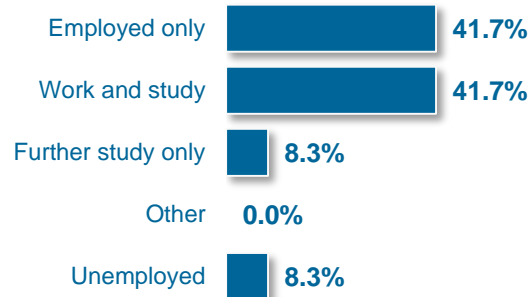

Graduate Certificate in Counselling Psychology

Destinations

Type of Contract

Sources of Employment

Median Salary: £16,500

Company Names	
Beis Rochel House	Centre Point
CHM & Co	Harrow Primary School
Haven House Children's Hospice	Middlesex University
NSPCC	The Cooperative Bank
Tesco	