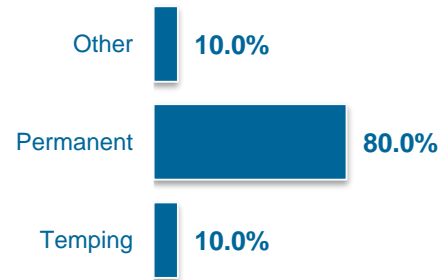

Graduate Certificate in Counselling Psychology

Destinations

Type of Contract

Sources of Employment

Median Salary: £16,500

Company Names	
Beis Rochel House	Centre Point
CHM & Co	Harrow Primary School
Haven House Children's Hospice	Middlesex University
NSPCC	The Cooperative Bank
Tesco	