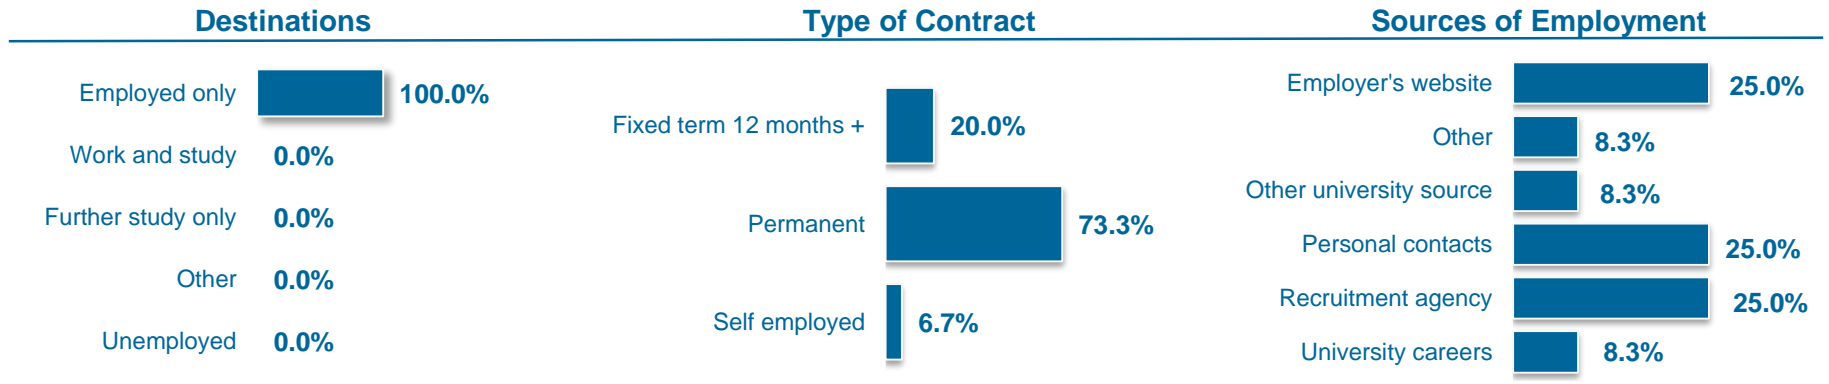

## MSc Real Estate Investment

Median Salary: £35,000

Company Names	
90 North Real Estate Partners	AEW Europe
Blackstone	BSR
Corpus Sireo	DTZ
East Dil Secured	Farebrother
Granger Plc	GS Hotels & Resorts
Omniyat Investment & Management	RBS
Savills	Texnodomi