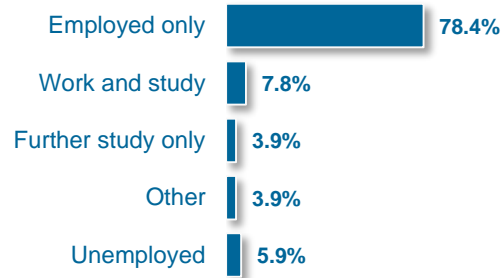

Sociology MA

Destinations

Type of Contract

Sources of Employment

Median Salary: £25,500

Company Names		
Abellio	Abril Publisher	Air Berlin
AMREF Flying Doctors	Apple	Bet Euro RSCG
Birkbeck College	British Hospitality Association	Buck Consultants
CBS	City Government	City University London
Continental Jewellers	Edelman	First Principles
Fizz Experience	Greek Ministry of Federal Reforms	HMP Thameside
Home Officer UKBA	HSBC	Isik University
Leidar Consulting	Merlin	Metropolitan Police
Mindshare	Mindwork Business Solutions	Oxfam
Psakas Lcd	RTL Fun Radio	Sainsbury's
Social Innovation Exchange	Thai Children's Trust	The Oval Bookshop
The Paley Centre for Media	UN Development Programme	University of Bangkok
W&Co	Wildlife Conservation Society	Wood Green Crown Court