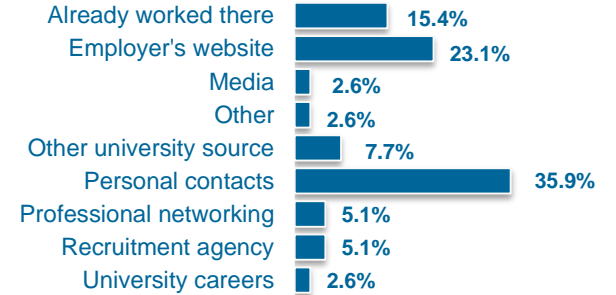

Sociology MA

Destinations

Type of Contract

Sources of Employment

Median Salary: £25,500

Company Names		
Abellio	Abril Publisher	Air Berlin
AMREF Flying Doctors	Apple	Bet Euro RSCG
Birkbeck College	British Hospitality Association	Buck Consultants
CBS	City Government	City University London
Continental Jewellers	Edelman	First Principles
Fizz Experience	Greek Ministry of Federal Reforms	HMP Thameside
Home Officer UKBA	HSBC	Isik University
Leidar Consulting	Merlin	Metropolitan Police
Mindshare	Mindwork Business Solutions	Oxfam
Psakas Lcd	RTL Fun Radio	Sainsbury's
Social Innovation Exchange	Thai Children's Trust	The Oval Bookshop
The Paley Centre for Media	UN Development Programme	University of Bangkok
W&Co	Wildlife Conservation Society	Wood Green Crown Court