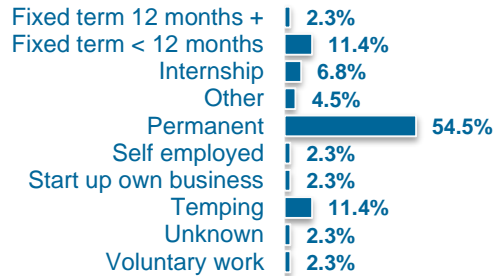

Sociology MA

Destinations

Type of Contract

Sources of Employment

Median Salary: £25,500

Company Names		
Abellio	Abril Publisher	Air Berlin
AMREF Flying Doctors	Apple	Bet Euro RSCG
Birkbeck College	British Hospitality Association	Buck Consultants
CBS	City Government	City University London
Continental Jewellers	Edelman	First Principles
Fizz Experience	Greek Ministry of Federal Reforms	HMP Thameside
Home Officer UKBA	HSBC	Isik University
Leidar Consulting	Merlin	Metropolitan Police
Mindshare	Mindwork Business Solutions	Oxfam
Psakas Lcd	RTL Fun Radio	Sainsbury's
Social Innovation Exchange	Thai Children's Trust	The Oval Bookshop
The Paley Centre for Media	UN Development Programme	University of Bangkok
W&Co	Wildlife Conservation Society	Wood Green Crown Court