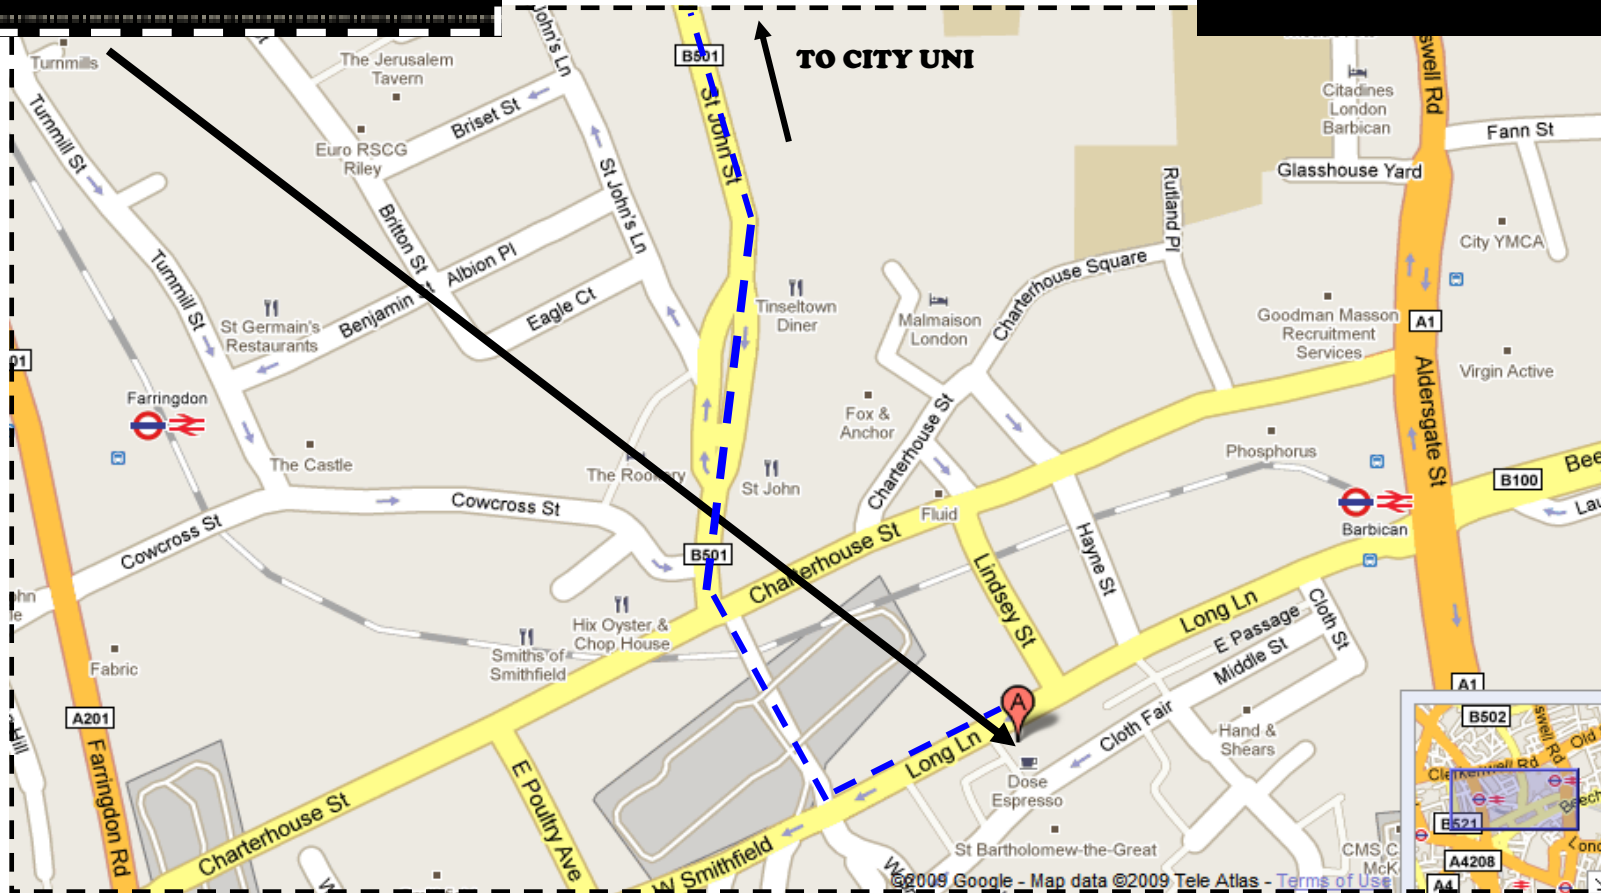

# **s&m**

**CITY UNIVERSITY  
'SAUSAGE & MASH'  
POSTGRADUATE SOCIOLOGY  
2009 CHRISTMAS PARTY**

**FRIDAY 11TH DECEMBER FROM 5PM IN 'S&M' SMITHFIELDS  
FREE DRINKS, FREE BUFFET, MUSIC & LOTS OF HOT SAUSAGE  
(VEGETARIAN FOOD ALSO SERVED)**

# S&M

**50 Long Lane  
London  
EC1A 9EJ**

**Leave THE SOCIAL SCIENCES BUILDING and walk down ST JOHN STREET, heading south.  
You'll soon pass THE PEASANT Pub & Restaurant.  
At the crossroads with CLERKENWELL ROAD, go straight over, continuing down ST JOHN ST.  
When you come to SMITHFIELD MARKET, walk straight through under the canopy.  
After 100 metres turn left onto LONG LANE and S&M is 20 metres on the right hand-side.**