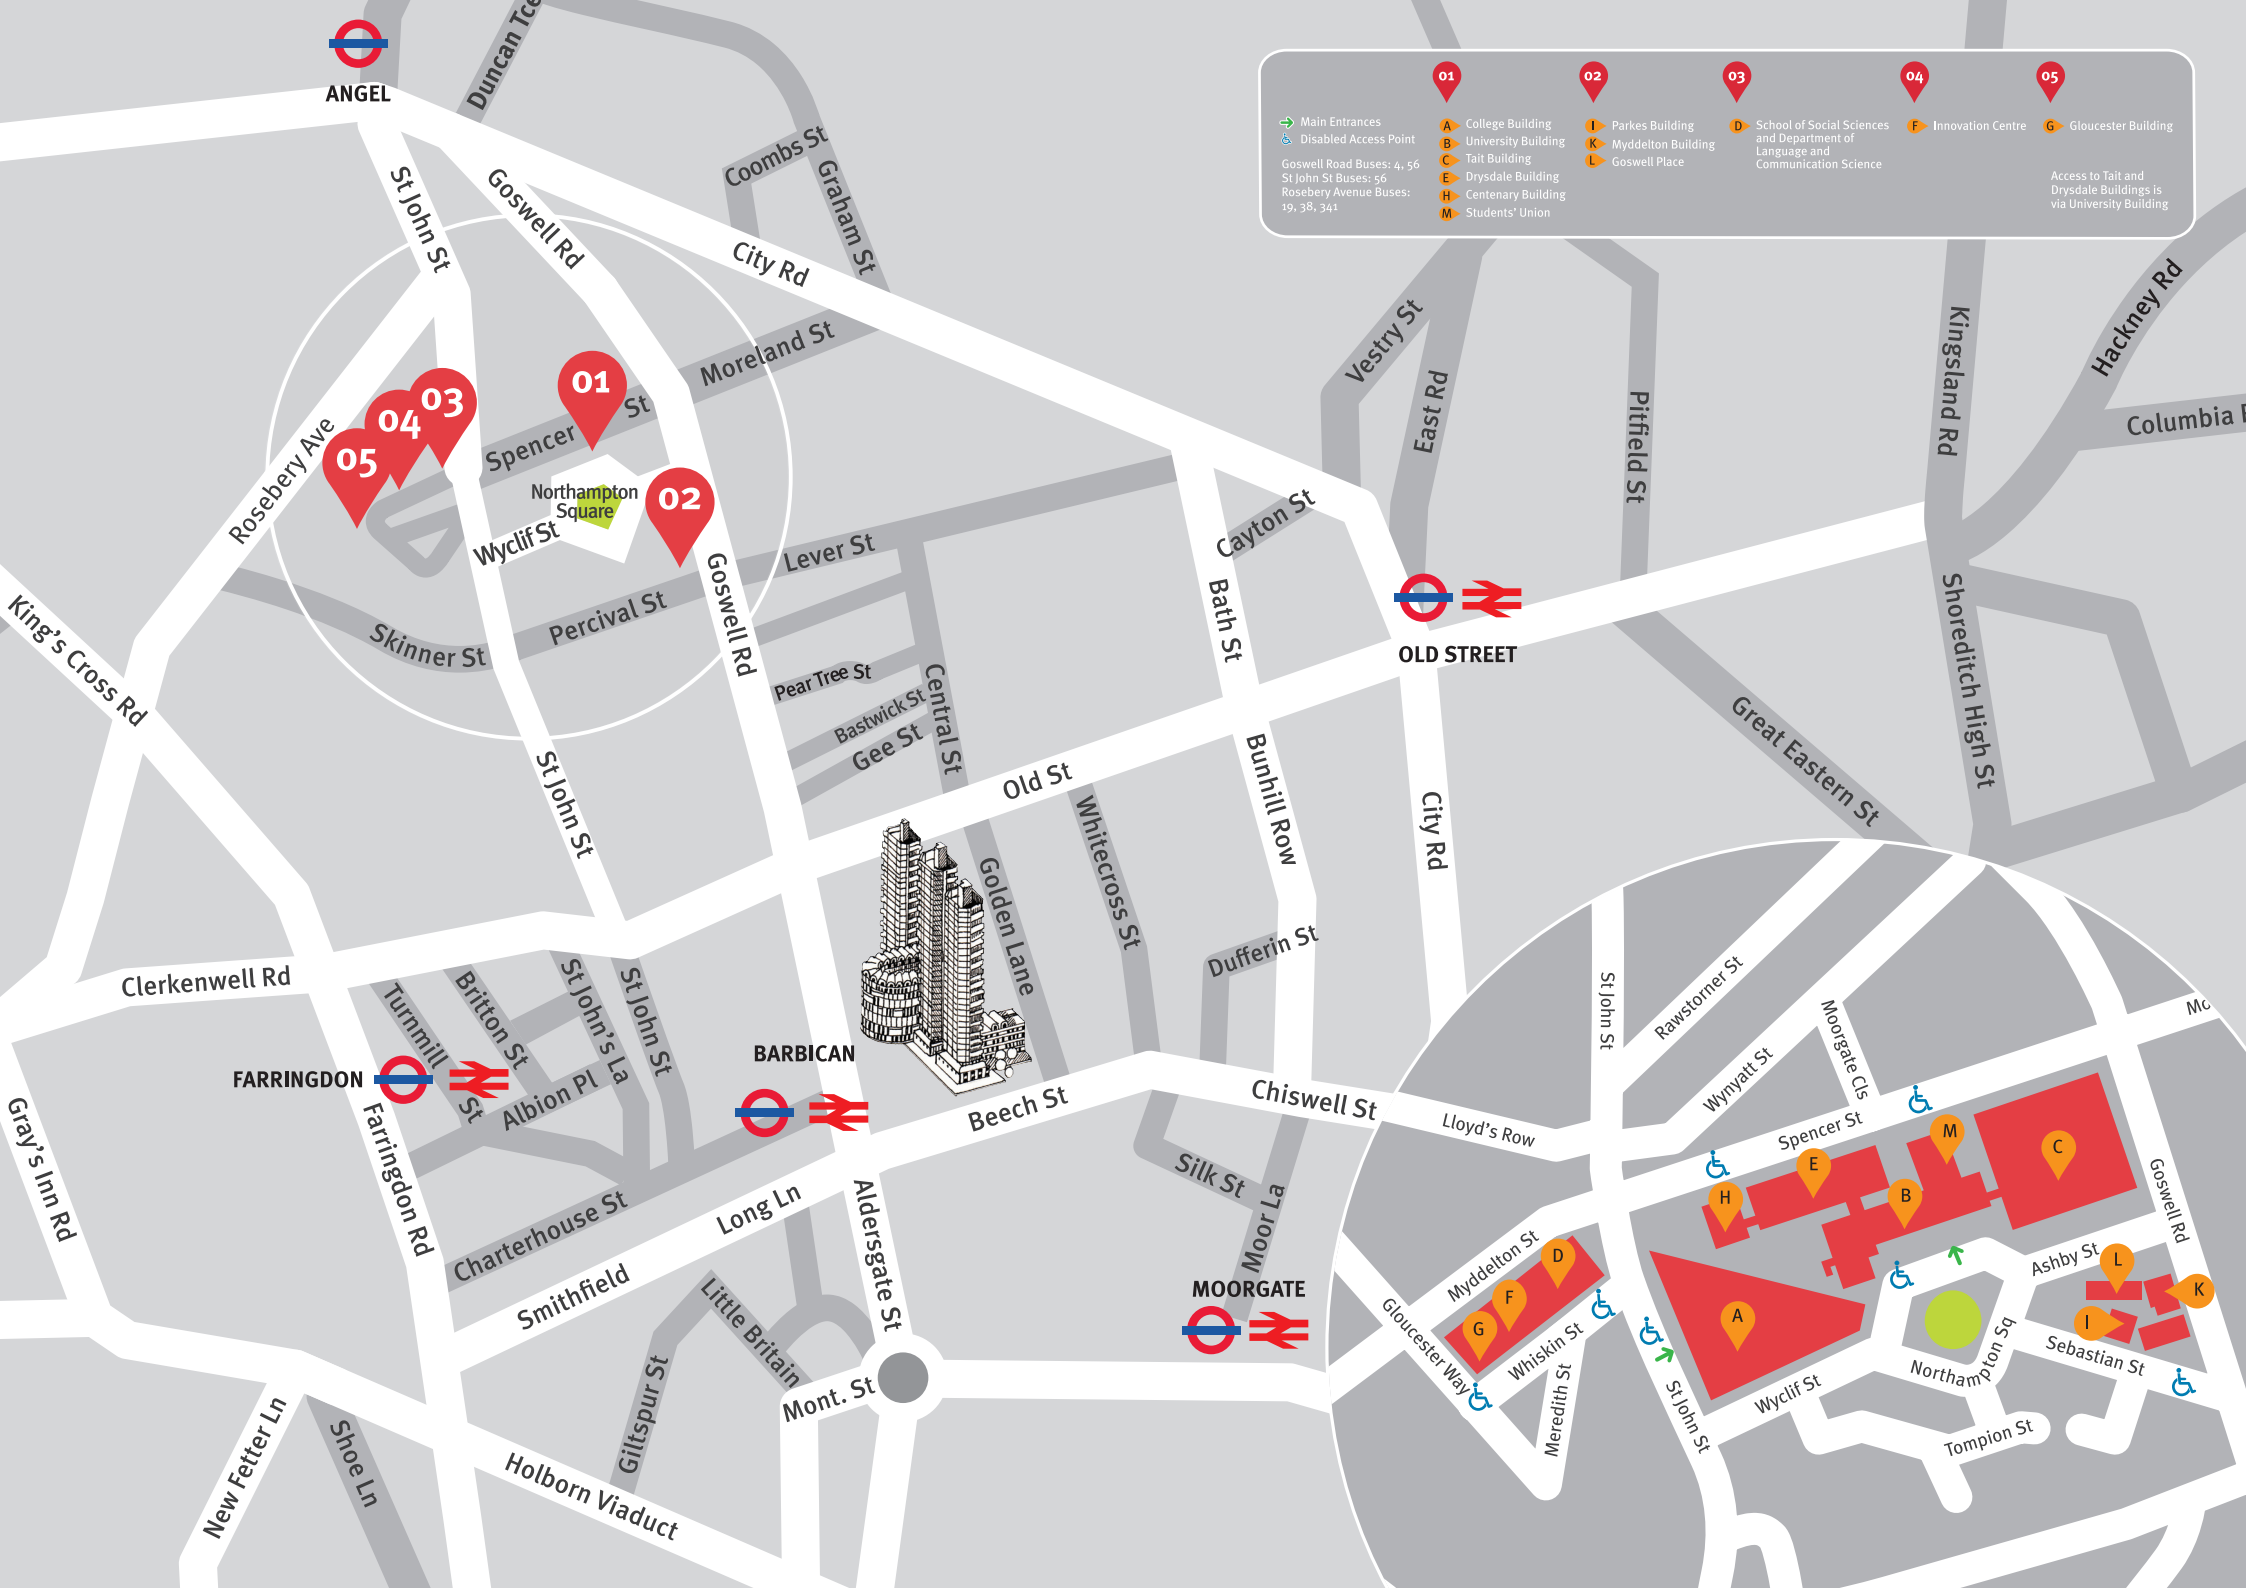

KING'S CROSS ST. PANCRAS

Main City University London campus sites		Halls of Residence
01 Northampton Square	12 School of Community & Health Sciences (West Smithfield site)	09 Finsbury Hall
02 Parkes Building Myddelton Building Goswell Place	13 Cass Business School	10 Peartree Court
03 Social Science Building	14 School of Community & Health Sciences (Whitechapel site)	11 Heyworth Hall
04 Innovation Centre	15 2-10 Princes Street (The City Law School)	
05 Gloucester Building	16 2 Atkin Building (The City Law School)	
06 41-53 Goswell Road	17 4 Gray's Inn Place (The City Law School)	
07 Fight for Sight Optometry Clinic		
08 Saddlers Sports Centre		

London landmarks	
A The Gherkin	
B The Barbican Centre	
C Houses of Parliament	
D St. Pancras Station	
E The London Eye	
F St. Paul's Cathedral	

Transport options			
London Underground Tube Station	National Rail Overground Station	Eurostar International	Main Route to City University London

01 **02** **03** **04** **05**

- Main Entrances
- ♿ Disabled Access Point
- A College Building
- B University Building
- C Tait Building
- D Drysdale Building
- E Centenary Building
- M Students' Union
- I Parkes Building
- K Myddelton Building
- L Goswell Place
- D School of Social Sciences and Department of Language and Communication Science
- F Innovation Centre
- G Gloucester Building

Goswell Road Buses: 4, 56
St John St Buses: 56
Rosebery Avenue Buses: 19, 38, 341

Access to Tait and Drysdale Buildings is via University Building

ANGEL

OLD STREET

FARRINGDON

BARBICAN

MOORGATE

Northampton Square