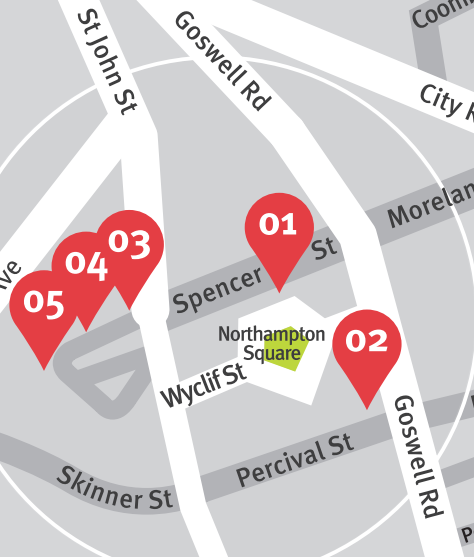

KING'S CROSS ST. PANCRAS

Main City University London campus sites		Halls of Residence
01 Northampton Square	12 School of Community & Health Sciences (West Smithfield site)	09 Finsbury Hall
02 Parkes Building Myddelton Building Goswell Place	13 Cass Business School	10 Peartree Court
03 Social Science Building	14 School of Community & Health Sciences (Whitechapel site)	11 Heyworth Hall
04 Innovation Centre	15 2-10 Princes Street (The City Law School)	
05 Gloucester Building	16 2 Atkin Building (The City Law School)	
06 41-53 Goswell Road	17 4 Gray's Inn Place (The City Law School)	
07 Fight for Sight Optometry Clinic		
08 Saddlers Sports Centre		

London landmarks	
A The Gherkin	
B The Barbican Centre	
C Houses of Parliament	
D St. Pancras Station	
E The London Eye	
F St. Paul's Cathedral	

Transport options			
London Underground Tube Station	National Rail Overground Station	Eurostar International	Main Route to City University London

01 **02** **03** **04** **05**

- Main Entrances
- ♿ Disabled Access Point
- A College Building
- B University Building
- C Tait Building
- D Drysdale Building
- E Centenary Building
- M Students' Union
- I Parkes Building
- K Myddelton Building
- L Goswell Place
- D School of Social Sciences and Department of Language and Communication Science
- F Innovation Centre
- G Gloucester Building

Goswell Road Buses: 4, 56
St John St Buses: 56
Rosebery Avenue Buses: 19, 38, 341

Access to Tait and Drysdale Buildings is via University Building

ANGEL

OLD STREET

FARRINGDON

BARBICAN

MOORGATE

Northampton Square